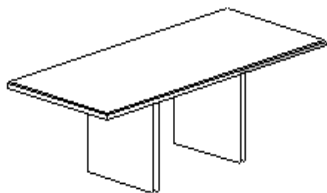

Full Storage Credenza\*  
22" x 72"

Kneespace Credenza\*  
22" x 72"

Full Storage Hutch  
39" h x 72"

2 Drawer Lateral File  
22" x 36"

End Table  
24" x 24"

Coffee Table  
24" x 48"

Conference Tables  
36" x 72"  
42" x 96"  
48" x 120"  
48" x 144"

Conference Table  
36" Round  
42" Round

4 Shelf Bookcase  
36" x 68"

2 Shelf Bookcase  
36" x 48"