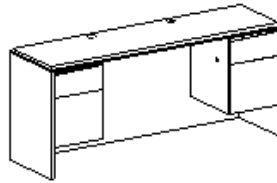

# Transitional Veneer

Double Pedestal Desk\*  
30" x 66"  
36" x 72"

Single Pedestal Desk w/  
Left or Right Return\*  
36" x 72" or 30" x 66" w/22" x 48"

Executive U-Unit\*  
Left or Right Handed  
36" x 72"/22" x 48"/22" x 72"

Full Storage Credenza\*  
22" x 72"

Kneespace Credenza\*  
22" x 72"

Full Storage Hutch  
39" h x 72"

2 Drawer Lateral File  
22" x 36"

End Table  
24" x 24"

Coffee Table  
24" x 48"

Conference Tables  
36" x 72"  
42" x 96"  
48" x 120"  
48" x 144"