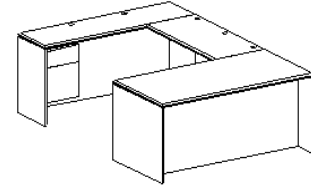

# Transitional Veneer

Shown above: Double pedestal executive desk with full storage credenza and terminal table.

- Simple and clean design for broad appeal
- Soft, waterfall edges
- Finest hardwood veneers
- BIFMA/ANSI compliant: insuring strength, durability and meeting of safety integrity guidelines

# Transitional Veneer

Double Pedestal Desk\*  
30" x 66"  
36" x 72"

Single Pedestal Desk w/  
Left or Right Return\*  
36" x 72" or 30" x 66" w/22" x 48"

Executive U-Unit\*  
Left or Right Handed  
36" x 72"/22" x 48"/22" x 72"