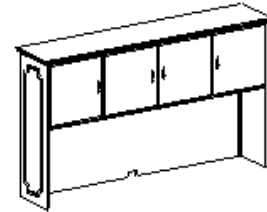

Available Finish: Walnut

Traditional Veneer

Available Finish: Walnut

Double Pedestal Desk
36 x 72

Single Pedestal Desk
30 x 66

Single Pedestal Desk w/
Left or Right Return
30x66 w/24 x 48

Full Storage Credenza
20 x 75

Kneespace Credenza
20 x 75

Full Storage Hutch
20 x 72

Terminal Table
24 x 36

End Table
28 x 18

Coffee Table
44 X 22

Conference Tables
42 X 96
42 X 120

Conference Table
42 " Round

4 Shelf Bookcase
38 x 54