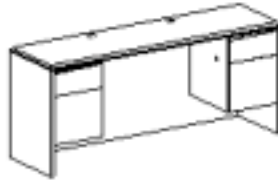

Indiana Desk Monterey Series

Shown above: Double pedestal executive desk with full storage credenza, hutch and 2 drawer lateral file. Chairs shown not available for rent.

The Monterey series is designed to integrate into transitional and contemporary work environments. It's simple design, with a basic but well-rounded selection of furniture pieces, allows companies to meet all the needs of the executive environment and image. The Monterey series is quality furniture constructed with the finest of hardwood veneers. This series features an elegant bevel-edge detail on all components. A distinctive finger grip shape is provided on all drawers for easy opening.

Single Pedestal Desk w/
Left or Right Return
30x66 w/24 x 48*

Full Storage Credenza
15-2072SC
20 x 72

Kneespace Credenza
15-2072KC
20 x 72

Full Storage Hutch
15-1469HU
20 x 72

2 Drawer Lateral File
15-2036L2
20 x 36

Terminal Table
15-3036VT
30 x 36

End Table
15-1824ET
18 x 24

Coffee Table
15-1847MT
18 x 47

Conference Tables
36 x 72 84-3672RD
42 X 96 84-4296RD
48 X 120 84-48120RD

Conference Table
42 " Round
15-4242CT

4 Shelf Bookcase
15-3472BC
36 x 72